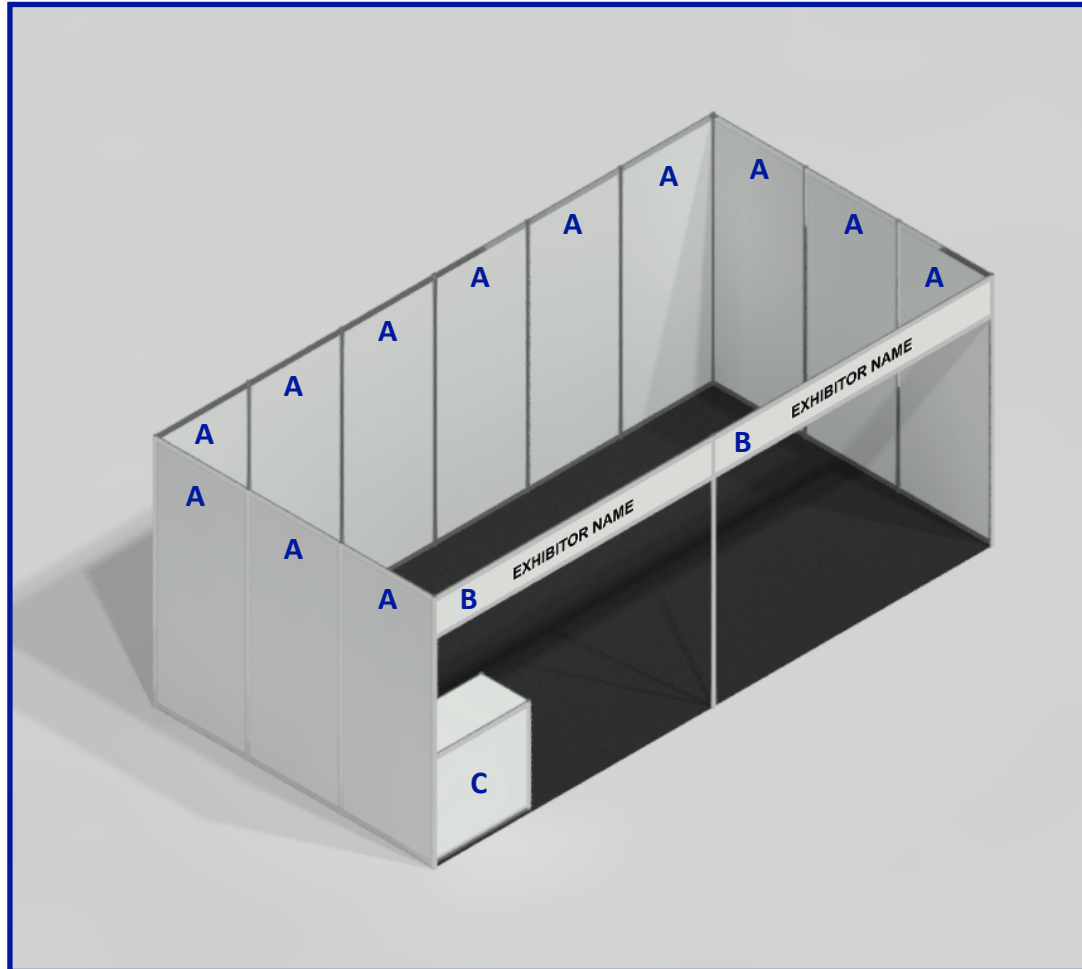

### Panel Sizes:

A - 2393mmH x 963mmW

B - 313mmH x 2943mmW

C - 893mmH x 963mmW

NOTES: 6.5mm bleed included all around

Please allow 27mm between panels (for aluminium upright)  
if your graphic requires lineup

### Furniture Included:

Libby Café Chair (x2)

Glass Round Café Table (x1)

Jaryd | 18 May 2017