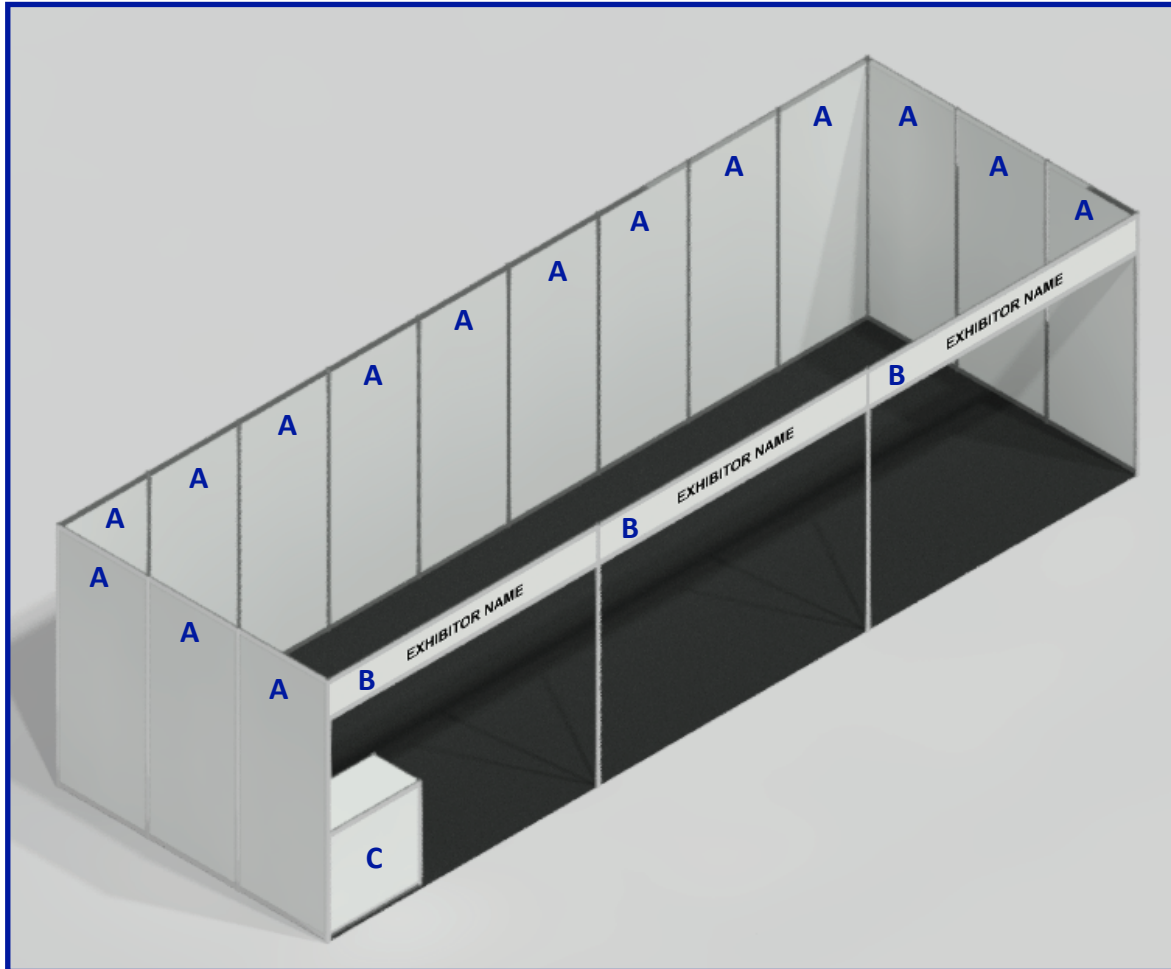

### Panel Sizes:

A - 2393mmH x 963mmW

B - 313mmH x 2943mmW

C - 893mmH x 963mmW

NOTES: 6.5mm bleed included all around

Please allow 27mm between panels (for aluminium upright)  
if your graphic requires lineup

### Furniture Included:

Libby Café Chair (x2)

Glass Round Café Table (x1)

Jaryd | 18 May 2017